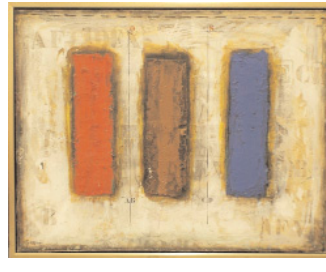

Fine 38.50 cts. Natural Ceylon Sapphire w/diamonds

Constantine Kluge (1912-2003), "Place de la Madeleine", oil on canvas, signed, 28 3/4" x 36 1/4"

James Coignard (1925-2008), "Composition Trois Verticales", oil on canvas, signed, 45" x 57 1/2"