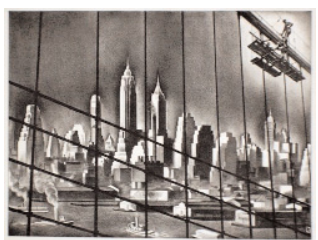

Set of Six Mahogany Geo. III Chairs

Henry E. Scott (1900-1989), "Crossing the Line", oil on canvas, signed, 40" x 50"

Morris Henry Hobbs (1892-1967), "Piquante", etching, signed, image-7 1/4" x 5"

Chinese Ching, Late 19th Cent. Dragon/Phoenix Vase

Grant Wood (1892-1942), "Wild Flowers", hand colored lithograph, signed, image-9" x 12"

Louis Lozowick (1892-1973), "Through Brooklyn Bridge Cables", lithograph, signed and dated '38, image-9 5/8" x 12 3/4"