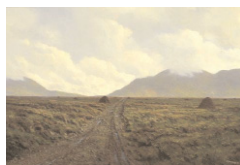

Fine Jewelry

FINE ARTS, ANTIQUES, JEWELRY, TIBETAN & JAPANESE WORKS OF ART

Live & Online Auction

(1 of 7) Lithographs, Al Capp

Victorian Rosewood Sofa, attrib to Elijah Galusha, Troy NY. L. 78"

O/C Laid on Bd, Ally Thompson '86-87. 58 x 38"