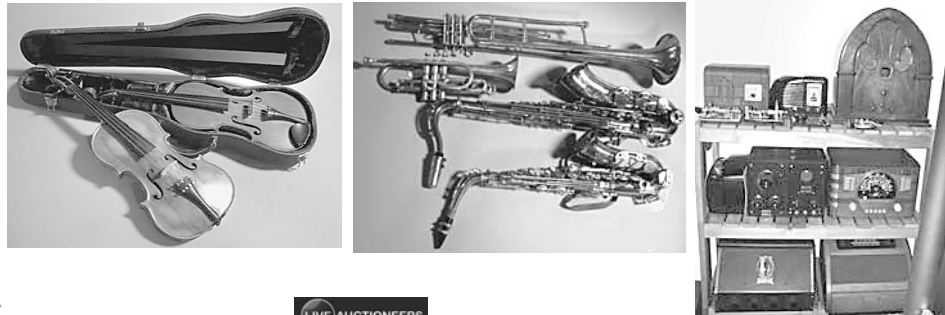

To be sold at 12:00 pm

Ford model T chassis and engine; canoe; fishing boat on trailer.

Terms: All announcements made on auction day shall take precedence over previously distributed information. Everything is sold "as-is" and "where-is" at absolute auction unless stated otherwise. 10% Buyers Premium, 20% Online Buyers Premium. Cash, approved check, MC, Visa and Discover accepted.

501 Fairgrounds Road, Hatfield, PA, 19440

215.393.3023 • 800.577.8846 ext. 3023 • www.alderferauction.com