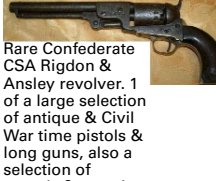

Authentic Confederate 1st National Civil War time flag framed, 1 of 4 Confederate flags we will be auctioning!

Rare Confederate CSA Rigdon & Ansley revolver. 1 of a large selection of antique & Civil War time pistols & long guns, also a selection of swords & more!