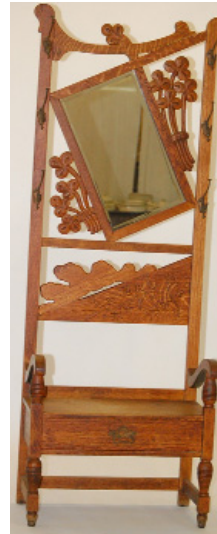

GALLERY at KNOTTY PINE Auction Service

Victoriana & Decorative Arts AUCTION

Sunday, August 24, at 11 AM

Previews: Sat, August 23rd, Noon-6 PM & Sun, August 24th, 9-11 AM, or by appointment

787 Rt 10 W Swanzey NH 03469

R. Watson

Dietz No. 2

E. Victor