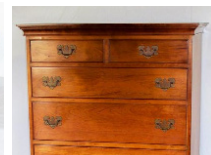

For your pleasure and convenience we have moved the Antique/Collectible items from a number of Estates & homes to the above location. This will be another full day treasure packed Auction worth the trip, featuring an Estate from New London, NH with exceptional custom, reproduction and Quality Furnishings. **PARTIAL LIST INC.:** Furniture: Custom L & JG Stickley cherry Q.A. highboy, L&JG Stickley cherry dresser, night stands & Q.A. bed, L&JG cherry dl dining table & 6 chairs, L&JG cherry server, Kittenger Q.A. low boy, Kittenger Q.A. tea table, Kittenger wall shelf, custom mahog. swing leg stand, custom spider leg stand, custom snake ft. floor lamp/table, custom Q.A. wing chair, custom cherry dressing table, custom cherry silver chest, custom card table, mahog. Empire marble top dresser, Empire chest, Empire mirror, mahog. bookcase, marble top Vic. chest, oak parlor table, bow glass china closet, Mission oak settee, library table, S-Curve roll top desk, oak hall tree, d.f. oak lady's desks, oak chests, oak youth desk, dl oak table, Morris chair, sq. oak table & chairs, oak sideboard, oak commode, side by side, 1940's mahog. dbl. ped. table & 6 chairs, mahog. china cab., mahog. cor. china cab., 2 part mahog. hutch, mahog. chest, dresser top mirror, 2 tier stand, muffineer, pine commode, cottage pine chest & bed, walnut gateleg table, walnut hall table, ptd. marble top commode, cedar chests, rockers, Little Jewel Piano Co. child's upright piano, high back piano stool 2 organ stools, oak file boxes, other furn; ... **ACCESSORIES** inc: 12 Waterford wine glasses, cut water glasses, collection of marigold Carnival glass, ruby, Depression & Fostoria glass, VanBriggle vase, flo blue pitcher, lustreware, tea leaf pitcher, haviiland chocolate set, china cups & saucers, asst. Lenox, 12 china florals, Spode hound hunt china set, Royal Doulton hound hunt cup & lamp, Beswick bass figurine, Hummel English Pointer dog figurine, Pointer & Pheasant figurine, lg. set of brown Hull & Plattzgraf china, Wedgewood Queensware china svc/8, asst. blue willow ware, 6 Adams transfer plates, 8 bird motif plates, Williamsburg Potpourri Wedgewood china svc/12, pr. Oriental vases, Beleek cream & sugar, 4 Hummel figurines, 3 Hummel cats, other glass & china; ... **CLOCKS:** Colonial Mfg. Zeeland 5 tube grandfather clock, Chelsea banjo clock, Seth Thomas beehive & hump back clocks, Waltham 17 j pocket watch; ... **JEWELRY:** diamond .75 ct. engagement ring, 14k gold ring w/1 ct. diamond, plat. ring w/6 ct. dia., plat ring w/ 1/2c center dia., 14k hunting dog stick pin & 7 others, cameo broach, gold ring w/lg. opal, lg. asst. costume jewelry, sterl. top hand bag;... **STERLING:** 60 pc. sterl flatware set, sterl. plates, cups, candlesticks, compote, 24 pcs. Caldwell & 16 pcs. Tiffany flatware, Royal Danish sterl. flatware svc/12, sterl. match holder, custom Williamsburg brass lighting, custom mirror back sconces, pr. cranberry elec. lamps, linens, furs, hats scout uniforms, scout bugle, Legion, police, fire clothes, hats, swords, 2 rm. sz. Oriental style rugs, radios, 3 guitars, banjo; ... **LIONEL TRAINS** inc: 6110 engine & tender, Texas Special A&B unit, 624 Chesapeake Ohio diesel loco, 15 cars most in boxes & some layout, Heiliner - The Heil Co. truck, stamped metal child's dump truck, Texaco tanker ship w/box, cloth body compo doll; ... Stereoptic viewer & cards, postcards;... **BOOKS:** lg. amt. of books inc. children's, Hardy Boys, military related, Zane Grey, etc., 15 vols US Naval Operations WWII, 1865 Sherman & His Campaign, 1887 5 vols. Count of Monte Cristo, 1928 AMC White Mtn. Guide w/map, 1969, 71, 76 guides, Ortelios Atlas page hand colored of Morocco; **PAINTINGS & PRINTS:** Emil Van Marcke 34" x 23" o/c of Cows, A. Ramus o/b of thatched roof home, Troy Kinney dry point of a dancer, 1881 Iroquois print on linen, Secretariat & Hound Hunt prints, 2 Bessie Pease prints, Godey's prints; ... **COUNTRY COLLECT.** inc: Mahog. tilt top tea table, fan front blanket chest, pine deacon's bench, pine ice chest, Sheraton style stand, 4 dr. pine chest, pine work table, pine hutch, trunk, red enamel kitchen set, butcher's block, treadle sew machine, Edison floor model phonograph & records, picture record w/Nipper holder, 2 custom barn board hutches, taper leg stand, stenciled rocker, copper bucket, pots, kettle, still, funnel; c.i. boot jack, c.i. pans & kettles, brass P.O. boxes, cottage & ram doorstops, ctry. kitchenware, cranberry scoop, wooden skis, snowshoes, wicker creel, wagon jack, pr. cart wheels, Enamel Foss Chocolate sign, Coke thermometer, 1942 Pepsi calendar, ruby chandelier, wicker carriage, child's architectural blocks, tool chest, Stanley #78 plane, Bailey 4,6,7,8 planes, other planes, huge 2 person chainsaw, U.S. SA1918 bayonette & 3 others, uniforms, USN Mark 2 knife, Navy type bell, sleigh robe, carriage lanterns; Licenseplates inc: NH 1915, '17, '18 enamel, 1919 & 1924 ptd., pr. NH 1929, '35, '38-'39, '76 Alaska Governor #1 plate, N.W. Territories Polar Bear Plate, other NH, US & Canada plates; Model A & T headlights, Model T steering wheel, Asst. old car gaskets, voltage regulators, break & shift levers, rubber mounts, etc. ... From 100 year old Hardware Store Outlet, Boston: Bubble Glass truck reflectors MIB, Mazda bulbs, telegraph keys, vaporizers, night lights, deep belly crosscut saws, grenade carriers, hockey sticks, auger bits, Ford wrenches, etc.!!!