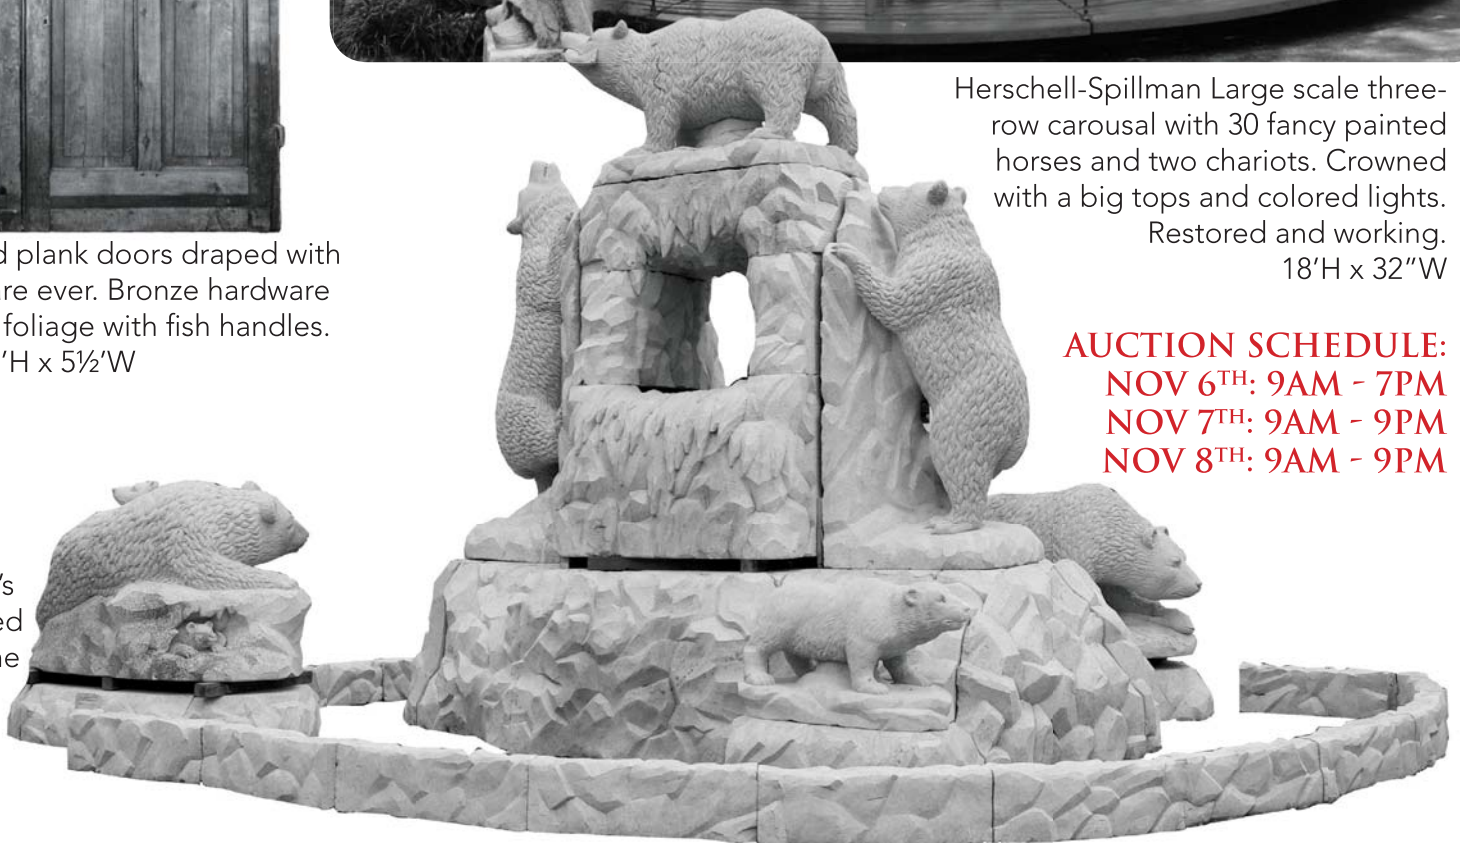

RED BARON

AUCTION NOVEMBER 6, 7 & 8

WE ARE BACK AND BIGGER THAN EVER!

8 MILLION WORTH OF INVENTORY WITH NO RESERVE
FROM THE YELLOWSTONE CLUB ALONE!

OVER 11 TRACTOR TRAILERS FULL OF INVENTORY!

Arched Hardwood plank doors draped with the finest hardware ever. Bronze hardware depicts swags of foliage with fish handles.
11'H x 5½'W

Herschell-Spillman Large scale three-row carousel with 30 fancy painted horses and two chariots. Crowned with a big tops and colored lights. Restored and working.
18'H x 32"W

Monumental and detailed bear fountain from the entrance of the Yellowstone Club's main lodge, carved from Vicenza stone depicting bears climbing rocks and surrounded by coping.
20'H