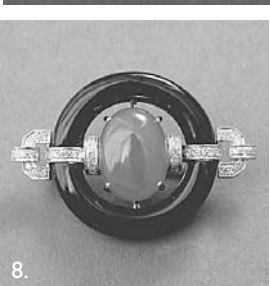

2751 Todd Street, Alameda, California, 94501

1. N. Currier, American "American Winter Scenes, Evening"
2. Spanish Colonial Painted Wood Plaque of Christ with Thorned Headress
3. French Verlys Opalescent Glass Three Piece Garniture Set with Sparrows Perched on Grape Vines
4. United States 1878 S Trade Dollar EF-4S
5. Rare Chinese Carved Lapis Lazuli Figure of Guan Yin
6. Egyptian Bronze Figure of Ushabta
7. European School, "Portrait of and Elderly Woman in a Lace Veil"
8. Jadeite, Diamond, Black Onyx, 18K White Gold Brooch
9. Towle Sterling Partial Dinner Service in the Chippendale Pattern
10. Mahogany Empire Fall Front Desk
11. Austrian Bentwood Settee with Cane Seat
12. Italian Walnut Five Drawer White Marble Top Commode with Columnar Stiles and Art Nouveau Style Gilt Brass Pulls, 19th Century
13. Marble Top Fall Front Desk