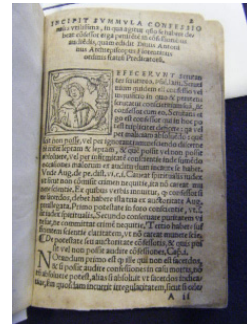

STERLING SILVER TEA SET

EARLY 1900'S GIBSON F2 MANDOLIN NO. 19419

PERIOD SULKY WEATHERVANE

CARVED BLACK FOREST COW FIGURE

HAND PAINTED LIMOGES PUNCH BOWL W/ BASE

CIRCA 1538 BIBLE / PRAYER BOOK

ANTIQUE AARON WILLARD BANJO CLOCK (FROM EDISON LEWIS FAMILY)