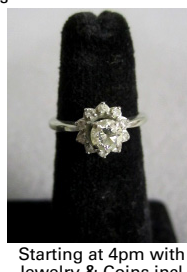

Unique Lg. Raccoon Horsedrawn Carriage Throw

Several Listed Artists' Artworks incl. 3 Nemethy Oils

Victorian Furnishings incl. this Jelliff Style Arm Chair

MT Furniture incl. this Night Stand w/Drwr.

Starting at 4pm with Jewelry & Coins incl. Several Diamond Rings & Pins