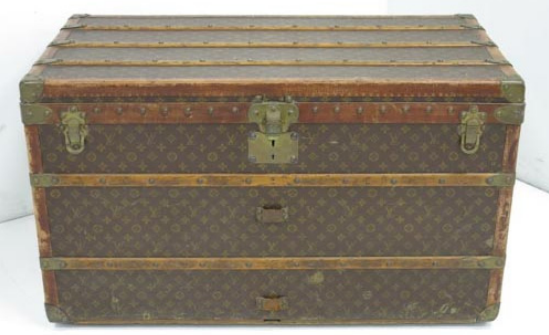

Jewelry Grouping

Lot 233 - 3 piece marble and bronze clock set

Lot 419 - Buccelati Tea set

Clock Grouping

Lot 413 - Caldwell tea set

Lot 225 - Louis Vuitton Trunk

Porcelain grouping

Lot 2245 - Plique a jour and brass box