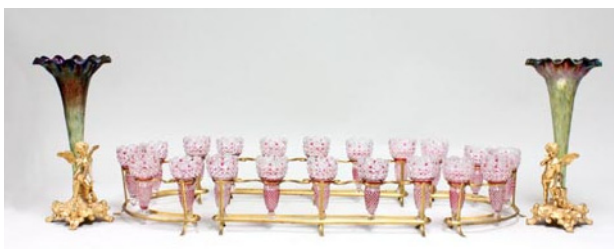

Lot 305, 306 - Attrib. Gabriel Viardot

Lot 2246 - Centre de Surtout de Table d'Epoque Empire

Lot 387 - Thomas Bartholomew Griffin

Lot 302 - Set 12 L.XV style dining chairs

Group lot Chinese stands

Lots 249, 359 - Grouping

Jewelry Grouping

Lot 233 - 3 piece marble and bronze clock set

Lot 419 - Buccelati Tea set

Clock Grouping

Lot 413 - Caldwell tea set

Lot 225 - Louis Vuitton Trunk

Porcelain grouping

Lot 2245 - Plique a jour and brass box