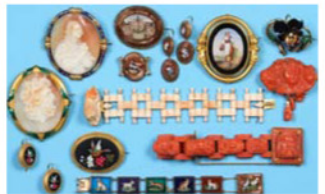

Christopher Pardell

Approximately 2000
Zippo Lighters

Christopher Pardell

Victorian and French Furniture

Antonio Borsato
Figures

Leon Pescheret

Jade, Coral & Micro
Mosaic Jewelry

Sculptures including Dali and
Battenberg and Fiore de Henriquez