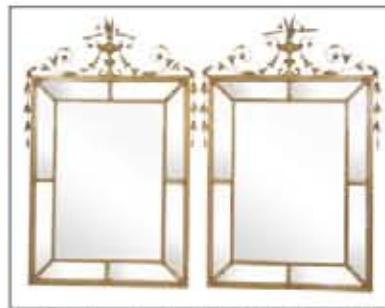

See more at

www.ssauction.com

2 Modern Design Ebonized & Glass topped Side Tables

Pair Modern Design Chrome & Brass X-Base Console Tables

Charles Hollis Jones Style Lucite & Brass Glasstop Table

Pair Black Laminate & Brass Gueridons

Pair Neoclassical Style Gilt Beveled Glass Mirrors

Modern Design Chrome Chandelier

Ico Parisi Style Modern Teak Glasstop Sideboard

Italian Mid Century Modern Dining Table

19th C. Continental Walnut 2-Door Cabinet