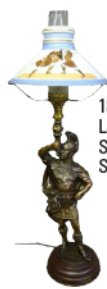

1860s 5 Arm Gas Chandelier w/Putti Playing Horns by Cornelius & Baker w/ 1860s Shades

Mitchell Vance & Co. 59" Woman Gas Newel Post Lamp c 1876

C 1910 Porcelain, Cloisonne & Bronze Holy Water Font

Signed Sherre Wagner Shell Shape Sink

16.5" Antique Bronze signed Adrien Gaudetz

Maid of Honor Soda Fountain Dispenser

1880s Ornate Oil Organ Lamp w/ Woman on legs & Rare Slag Globe

1870s Gas Ceiling Light w/Sandwich Portrait Shade & Smoke Bell

19th Century Bronze 25" H Clock Set

1870s Gas Lamp with Sandwich Co. Shade

35" 1870s Gas Newel Lamp by Iden Co. NY

Monumental 58" Marble Planter from the James Ford Bell mansion built on Lake Minnetonka MN. He was president of General Mills from 1928-1934

25" sgnd Muller Freres Luneville France Cameo Lamp

Circa 1880s 38" Inlaid 3 Cylinder Music Box

28th Annual Jay Anderson Fantastic Antique Auction SATURDAY, JAN. 13, 2018 • 9AM

NEW Stillwater National Guard Armory 350 Maryknoll Dr. N., Stillwater, MN 55082