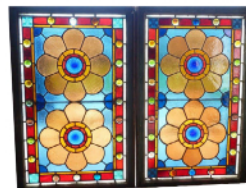

1880s Leaded Glass Windows