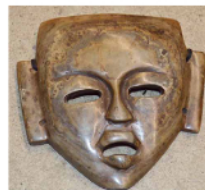

32 Star US Flag

Sterling 65 oz Tea Set

Oil Painting Signed Grutzner

1830's Oil Painting of Woman

\$10 Gold Coin

Georg Jensen Sterling Tumbler

Carved Stone Mask

Tiffany Sterling 66 oz Tea Set

1830's Oil Painting of Child

1820 Mahog. Tall Case Clock

1830 A. Miller Tall Case Clock

1770 Cherry Chippendale Chest

Shaker 6 Drawer Dresser

Shaker 4 Drawer Dresser

Shaker Chest of Drawers

1870's Patriotic Carved Oak NY Statehouse Bench