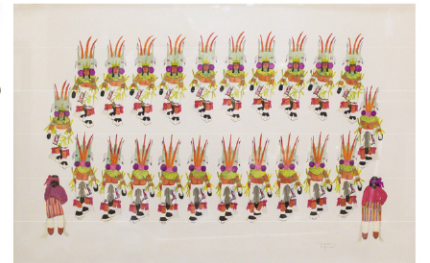

Pair of Antique Royal Vienna Porcelain Vases

Tibetan Gilt Bronze Buddha Figure, in Anjali Mudra

Chinese Red Jade Bead Necklace

Himalayan Buddhist Thangka Paintings

Swedish Silver Teapot, Gustavian Manner

Jose Peña (Pueblo American Indian, 1902-1979) "Cloud Dancers," Gouache

NEW YEAR'S 2018 ESTATE AUCTION GALA FOLLOWING OUR 25th ANNIVERSARY PARTY!

Edmond Spence Mid-Century Modern Wave Front Furniture- Several Lots

Charles Cottet (French, 1863-1925)- Harbor Scene Oil on Canvas

Theodore B. Starr Sterling Silver Punch Bowl, Early 20th Century, Rococo-Manner

Chinese Art Deco Woven Rug- 5' 9" X 9"

Large Collection of Rare Hand-Made Puppets

SUNDAY, JANUARY 7th, 2018

Preview: December 22-January 7, 10am-6pm weekdays + 8:30am-5:30pm weekends