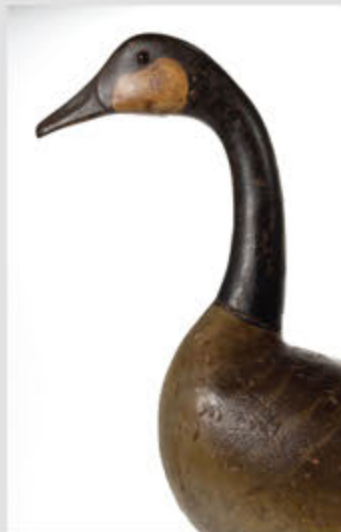

38th Semi-Annual Premier Americana Auction

| June 26 & 27, 2020

Important George Henry Burgess (British-American, 1831-1905) original watercolor view of San Francisco, dated 1869, from the Evitt Collection, Jackson, CA

Fine labeled Ernest Vogt (Philadelphia) Civil War Regulation Infantry Regiment drum, from an Upstate NY private collection

Sample of Shenandoah Valley of Virginia long rifles

Fine Vorhees Rig Canada Goose standing decoy with cast head and excellent original surface, from a VA private collection

Important group of Brock Family (Madison Co., VA) watercolor profile portraits, one of eight, descended directly in the family

John Fisher (York, PA) carved cherry tall-case clock, one of six tall-case clocks from the Swinehart Collection, Cincinnati, OH

Large selection of American earthenware and stoneware

Detail of rare Boston "Fishing Lady" needlework

Excellent selection of dark blue Staffordshire American historical views, from the Breckel Collection, Oley, PA and Winnetka, IL