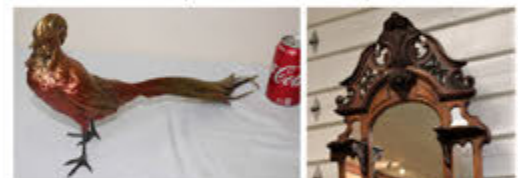

Signed cold painted Austrian bronze

Lots of political & military items