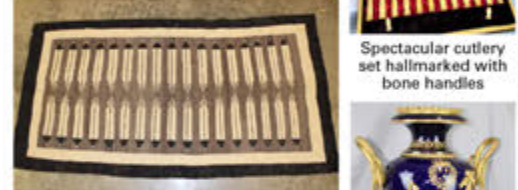

RALPH FONTAINE'S

Heritage Auctions, Inc.

High Quality, Fast Pace, Honest Auction Gallery

announces an

Exceptional Unreserved Multi-Estate Auction Sunday, June 28, at Noon

Previews: Saturday: 11 am-5 pm • Sunday: 10 am-Noon
(All CDC Guidelines will be followed)

Masks are required, sanitizing stations available, social spacing
(temperatures taken with a no touch thermometer before entering)

We will be selling 4 unreserved estates plus additions. Estates from Lenox, Cheshire, North Egremont, MA. Also a great Ridgefield, CT estate.

We will be selling 400 lots of great garden items, Victorian oak, midcentury, period furniture, also super lamps, clocks, coins, Indian rugs, music boxes, paintings, bronzes, rugs, political and military items, Orientals, sterling silver, toys, Tiffany, plus more.

Location: Rt 22, Canaan, NY

Less than 3 miles north of the Mass Pike
and NY Thruway (Exit B-3) (1 mile South of Rt 295) * (6 miles South of Rt 20)

413-442-2537 * 518-781-3650 Gallery

For over 1,500 photos www.fontaineheritage.com

Fabulous assortment of garden items

Lots of political & military items

Set of 12 Chippendale chairs (1 of 2)

TERMS: Cash, good check, credit cards, Buyer's Premium 15% for cash; 18% for credit card; 23% online. There will be NO FOOD. We will have free water and snacks
For more information call Ralph at 413-442-2537 or 518-781-3650 (Gallery).

For photos www.fontaineheritage.com