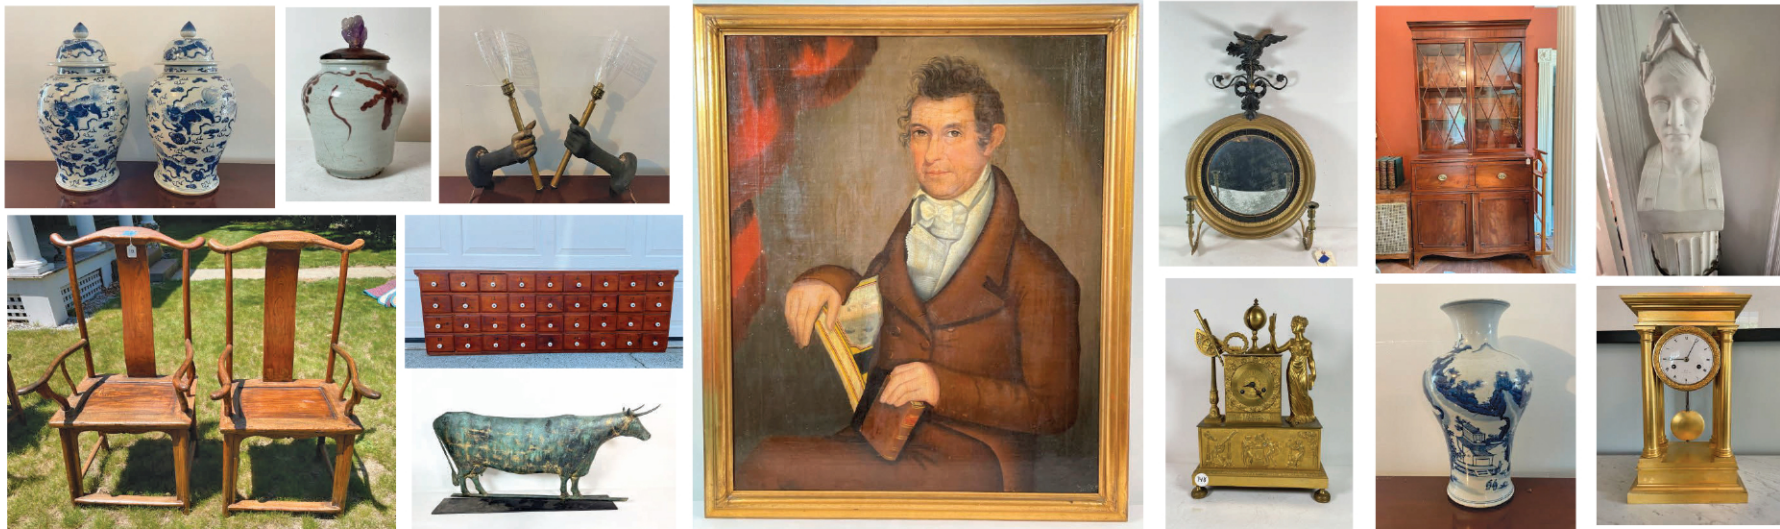

THE SAG HARBOR ESTATE AUCTION

SUNDAY OCTOBER 3RD @ NOON

PREVIEW THURSDAY SEPTEMBER 30TH - FRIDAY OCTOBER 1ST 10 AM -4PM BY APPOINTMENT

THE MAJOR CONTENTS OF A PROMINENT SAG HARBOR ESTATE WITH ADDITIONS FROM THE BENTLEY ESTATE

AN OUTSTANDING COLLECTION TO INCLUDE 3 PAIRS OF HUANGUALI WOOD SADDLEBACK CHAIRS, 6 PLASTER BUSTS OF GEORGE WASHINGTON, 15 CHIPPEBDALE MIRRORS, SEVERAL GIRANDOLE MIRRORS, EMPIRE CHEVALLE MIRROR, FRENCH EMPIRE CLOCKS AND BRONZES, 200 PIECES 19TH CENTURY CANTON, CHINESE HAT VASES, BACCARAT GLASSWARE, ROSEWOOD SPYGLASS, PROFESSIONAL CAMERA COLLECTION, CREIL POTTERY, AUSTRIAN ENAMEL GLASS, MOTTAHEDEH COLLECTION, SPODE COLLECTION, WEDGEWOOD BASALT COLLECTION, BLUE DECORATED STONEWARE, NUMEROUS CHEST ON CHESTS, 6 EMPIRE MAHOGANY BEDS, LEATHER-BACK SEA TURTLE, 2 LEOPARD RUGS, AN ORIGINAL JAMES MCNEILL WHISTLER PRINT, IMPORTANT PORTRAIT BY AMMI PHILLIPS, A RARE SALVADOR DALI PRINT OF "THE 3 HIPPIES" #266/300, 500+ PIECES FIESTA, ROYAL WORCESTER, 100 LOTS OF SILVER AND JEWELRY, CARPETS, GARDEN STATUARY, MORE. THIS SALE HAS 550 LOTS OF A LIST ESTATE FRESH ANTIQUES!

NO IN PERSON BIDDING FOR THIS SALE . LEFT /PHONE BIDS 20% B.P. OR BID AT LIVEAUCTIONEERS.COM OR IN-VALUABLE.COM. 25% BP ALL SALES FINAL. MASS LICENSE #2404.

65 MAIN STREET , HATFIELD MASS 01038.

413-549-8300 KIMBALLSAUCTIONS@GMAIL.COM

KIMBALLSAUCTION.COM