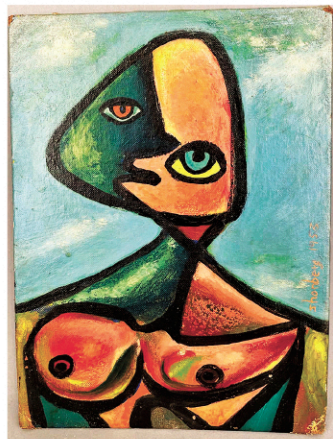

MAIN STREET AUCTION & ESTATE LIQUIDATORS • ART PAPPAS

AUCTION

Monday, October 4, at 7:00 pm

online at Liveauctioneers.com

Preview Oct 1,2,3 Fri, Sat, Sun, 11:00-3:00 or by appointment

Sale to include: Estate of Howard A Legge, Waterbury Ct. with select additions A lifelong collection of fine art, antique furniture, jewelry, stained glass windows from local church, mcm glassware, and more. Howard's mother owned an antiques business in Waterbury CT and partnered with Howard. Howard lived in a stately house in Waterbury surrounded by the things he loved.

Artists include: Edward Henry Potthast, James Edward Buttersworth, John Sloan, Vivian Porter, Burt Shonberg, Francois DeBlois, Segantini, Tobias Schneebaum, Daniel F. Wentworth, Donna Miller, Michel Simonidy, A Polidori, G Thompson, W. H. Phipps, Maurice Grun, S. G. Harris, Howard Merritt Jackson, David R Guffie, B. A. Perkins, George Murray, School of Rembrandt (man with golden helmet), MOE, Hendrik Glintenkamp, Georgia O'Keefe? and more.