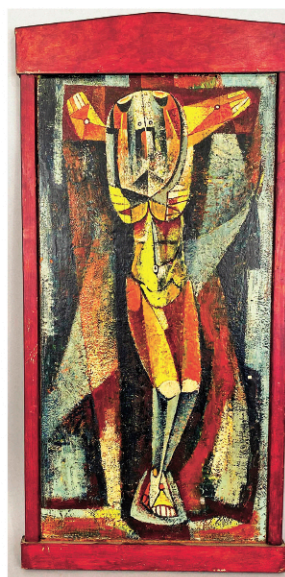

MAIN STREET AUCTION & ESTATE LIQUIDATORS • ART PAPPAS

AUCTION

Monday, October 4, at 7:00 pm

online at Liveauctioneers.com

Preview Oct 1,2,3 Fri, Sat, Sun, 11:00-3:00 or by appointment

Sale to include: Estate of Howard A Legge, Waterbury Ct. with select additions A lifelong collection of fine art, antique furniture, jewelry, stained glass windows from local church, mcm glassware, and more. Howard's mother owned an antiques business in Waterbury CT and partnered with Howard. Howard lived in a stately house in Waterbury surrounded by the things he loved.

Artists include: Edward Henry Potthast, James Edward Buttersworth, John Sloan, Vivian Porter, Burt Shonberg, Francois DeBlois, Segantini, Tobias Schneebaum, Daniel F. Wentworth, Donna Miller, Michel Simonidy, A Polidori, G Thompson, W. H. Phipps, Maurice Grun, S. G. Harris, Howard Merritt Jackson, David R Guffie, B. A. Perkins, George Murray, School of Rembrandt (man with golden helmet), MOE, Hendrik Glintenkamp, Georgia O'Keefe? and more.

Jewelry to include: Cartier pearl necklace with 18k gold and diamond clasp, 18k gold Geneve watch with diamonds, 18k gold pendant w diamond and emeralds, 14k gold amethyst ring, 18k gold ring with diamond, Omega watch, Gold and silver jewelry, costume jewelry

Other items include: 2 large stained-glass windows, 17th century English coffer, pr massive gothic chairs, pair large gothic chairs, set of 4 oak chairs with griffin carved crest, **partners desk made of oak from the Bell Tower of Wells Cathedral**, oak library table, other 17th century style furniture, Elliot tall clock, Sterling silver flatware, mcm Scandanavian glassware, Charles E Jacot 18k gold watch in case, Battersea Boxes, fountain pens, post card collection, coins,