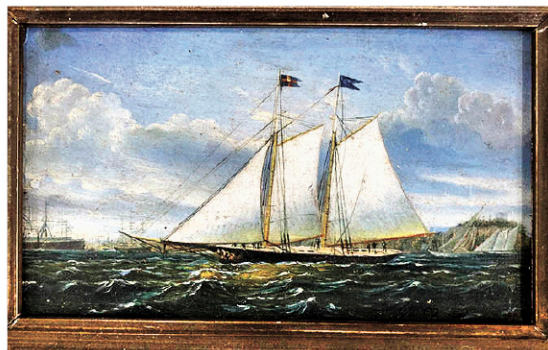

MAIN STREET AUCTION & ESTATE LIQUIDATORS • ART PAPPAS

AUCTION

Monday, October 4, at 7:00 pm

online at Liveauctioneers.com

Preview Oct 1,2,3 Fri, Sat, Sun, 11:00-3:00 or by appointment

Sale to include: Estate of Howard A Legge, Waterbury Ct. with select additions A lifelong collection of fine art, antique furniture, jewelry, stained glass windows from local church, mcm glassware, and more. Howard's mother owned an antiques business in Waterbury CT and partnered with Howard. Howard lived in a stately house in Waterbury surrounded by the things he loved.