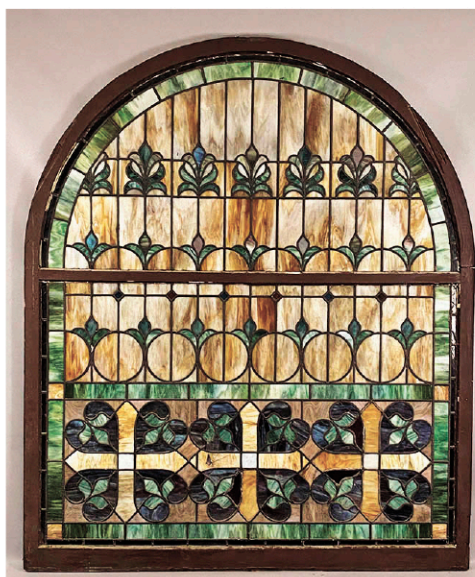

MAIN STREET AUCTION & ESTATE LIQUIDATORS • ART PAPPAS

AUCTION

Monday, October 4, at 7:00 pm

online at Liveauctioneers.com

Preview Oct 1,2,3 Fri, Sat, Sun, 11:00-3:00 or by appointment

Sale to include: Estate of Howard A Legge, Waterbury Ct. with select additions A lifelong collection of fine art, antique furniture, jewelry, stained glass windows from local church, mcm glassware, and more. Howard's mother owned an antiques business in Waterbury CT and partnered with Howard. Howard lived in a stately house in Waterbury surrounded by the things he loved.

Other items include: 2 large stained-glass windows, 17th century English coffer, pr massive gothic chairs, pair large gothic chairs, set of 4 oak chairs with griffin carved crest, **partners desk made of oak from the Bell Tower of Wells Cathedral**, oak library table, other 17th century style furniture, Elliot tall clock, Sterling silver flatware, mcm Scandanavian glassware, Charles E Jacot 18k gold watch in case, Battersea Boxes, fountain pens, post card collection, coins,