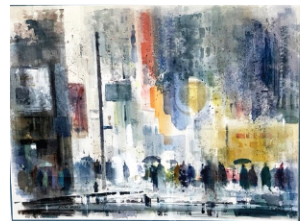

Salvador Dali Relief Bas "Lincoln in Dalivision" 65/125 with gilt accents in Larson Juhl custom frame

Ralph Avery watercolor rainy city scene