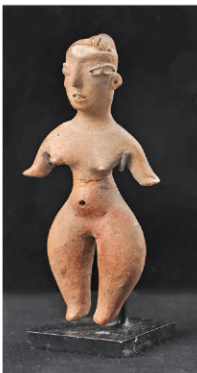

Isadore and Nancy Marder, south of France, ca. 1970

Egyptian Wooden Painted Falcon, Ptolemaic Period, 305-30 BCE. A fine representation of the Horus falcon, the god of the Sky and protector of the ruling pharaoh.

Fine Antique African Fetish Figure, Cameroon Grasslands, Ht. 32"

Fine 19th C. African Yoruba Shango Dance Wand, Nigeria

African Baule Figure, Ivory Coast, Early 20th C.

Monumental African Nafana Bedu Polychrome Plank Mask, Ht. 80"

Iban Dayak Guardian Figure "Hampatong", Borneo

Fine African Dogon Hornbill Mask, Mali, 19th C.

Antique African Asafo Flag, Ghana

Tlatilco Pottery Female Figure

Sepik River Charm Mask, PNG

Amazonian Kayapo Indian Ceremonial Headdress, Xingu River Area, Mid 20th C.