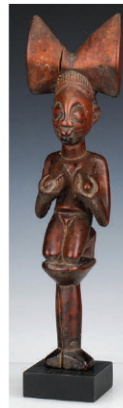

ETHNOGRAPHIC, FOLK, ASIAN, ANCIENT & TRIBAL ARTS

Live Showroom Auction: Wednesday, February 23, 2022, 9AM ET | 582 Lots | Public Exhibition: February 20, 21, 22, 11am to 4pm

Sale includes items from the Estate of Isadore and Nancy Marder, Philadelphia, who formed their collection starting in the late 1950's through the early 1970's.

Isadore and Nancy Marder, south of France, ca. 1970

Egyptian Wooden Painted Falcon, Ptolemaic Period, 305-30 BCE. A fine representation of the Horus falcon, the god of the Sky and protector of the ruling pharaoh.

Fine Antique African Fetish Figure, Cameroon Grasslands, Ht. 32"

Fine 19th C. African Yoruba Shango Dance Wand, Nigeria

African Baule Figure, Ivory Coast, Early 20th C.

Monumental African Nafana Bedu Polychrome Plank Mask, Ht. 80"