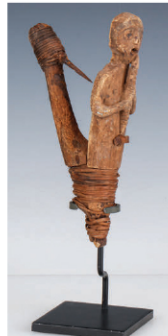

Isadore and Nancy Marder, south of France, ca. 1970

Egyptian Wooden Painted Falcon, Ptolemaic Period, 305-30 BCE. A fine representation of the Horus falcon, the god of the Sky and protector of the ruling pharaoh.

Fine Antique African Fetish Figure, Cameroon Grasslands, Ht. 32"

Fine 19th C. African Yoruba Shango Dance Wand, Nigeria

African Baule Figure, Ivory Coast, Early 20th C.

Monumental African Nafana Bedu Polychrome Plank Mask, Ht. 80"

Iban Dayak Guardian Figure "Hampatong", Borneo

Fine African Dogon Hornbill Mask, Mali, 19th C.

Antique African Asafo Flag, Ghana

Tlatilco Pottery Female Figure

Sepik River Charm Mask, PNG

Amazonian Kayapo Indian Ceremonial Headdress, Xingu River Area, Mid 20th C.

Pacific Northwest Coast Wood Effigy Halibut Hook, 19th C.

Rare and Fine Inca Period Quipu Recording Tool

Fine Li Dragon Cover, China, 18th/19th C.

Tibetan Cast Bronze Stupa, 13th Century or Earlier

Taino Translucent Anthropic Celt