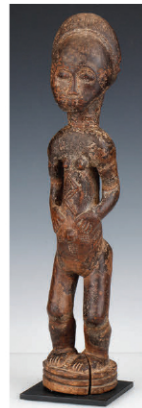

Isadore and Nancy Marder, south of France, ca. 1970

Egyptian Wooden Painted Falcon, Ptolemaic Period, 305-30 BCE. A fine representation of the Horus falcon, the god of the Sky and protector of the ruling pharaoh.

Fine Antique African Fetish Figure, Cameroon Grasslands, Ht. 32"

Fine 19th C. African Yoruba Shango Dance Wand, Nigeria

African Baule Figure, Ivory Coast, Early 20th C.

Monumental African Nafana Bedu Polychrome Plank Mask, Ht. 80"