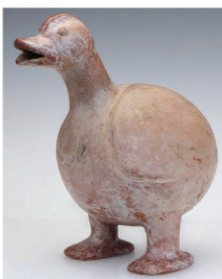

Isadore and Nancy Marder, south of France, ca. 1970

Egyptian Wooden Painted Falcon, Ptolemaic Period, 305-30 BCE. A fine representation of the Horus falcon, the god of the Sky and protector of the ruling pharaoh.

Fine Antique African Fetish Figure, Cameroon Grasslands, Ht. 32"

Fine 19th C. African Yoruba Shango Dance Wand, Nigeria

African Baule Figure, Ivory Coast, Early 20th C.

Monumental African Nafana Bedu Polychrome Plank Mask, Ht. 80"

Fine African Punu Mask, Gabon

Fine African Pende Mask, DRC

African Dan Mano Mask, Ivory Coast

Pre-Columbian Colima or Mohica Redware Duck

Rare Pre-Columbian Colima Redware Otter Effigy Vessel

Rare Raqqa Turquoise-Glazed Bowl, Syria, 13th C.