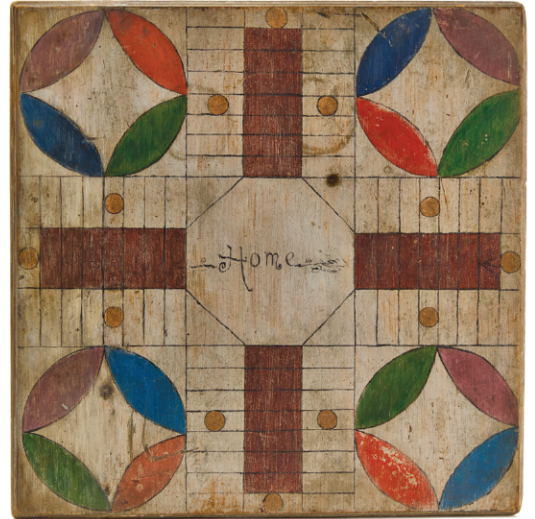

February 15th beginning at 10am
NEW HAVEN AUCTIONS
FRED GIAMPIETRO

Preview by appointment
Beginning February 9th
newhavenauctions.com

Bid Live With Us!

Newhavenauctions.com