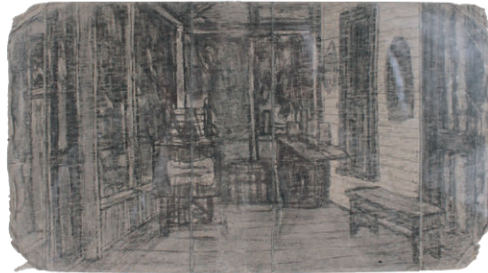

Christo (Born Christo Vladimirov Javacheff, 1935-2020), *Wrapped Book*, 1973,

James Castle (American, 1899-1977), *View of Porch*, crayon on cardboard, 20th C.

One of Two Andy Warhol, Screenprint in colors, on wove paper, "Flowers," signed, and stamp numbered "129 of 250". Each measure 36"x 36".