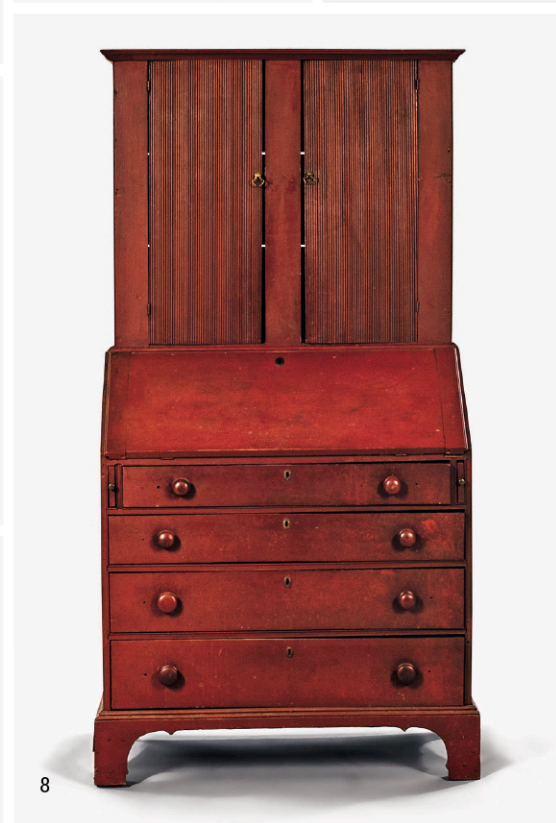

SKINNER

Smitty's Eye: The Axtell Collection *online*

February 21–March 3, 2021 | www.skinnerinc.com

contact: 508.970.3200 americana@skinnerinc.com MA LIC. 2304

1 Chinese Export Porcelain Punch Bowl with Masonic Designs, early 19th century 2 American School, 19th Century, Portrait of a Cat 3 Make-do Child's Toy Percussion Pistol, mid-19th century 4 Burl Mug, early 19th century 5 Carved and Painted Wooden Faux Hogscraper Candlestick, probably New England, early 19th century 6 Watercolor on Paper Trompe L'oeil Butterfly, reportedly 1829 7 Miniature Paint-decorated Blanket Chest, possibly Connecticut River Valley, late 18th century 8 Red-Painted Maple Desk Bookcase, possibly New Hampshire, late 18th century