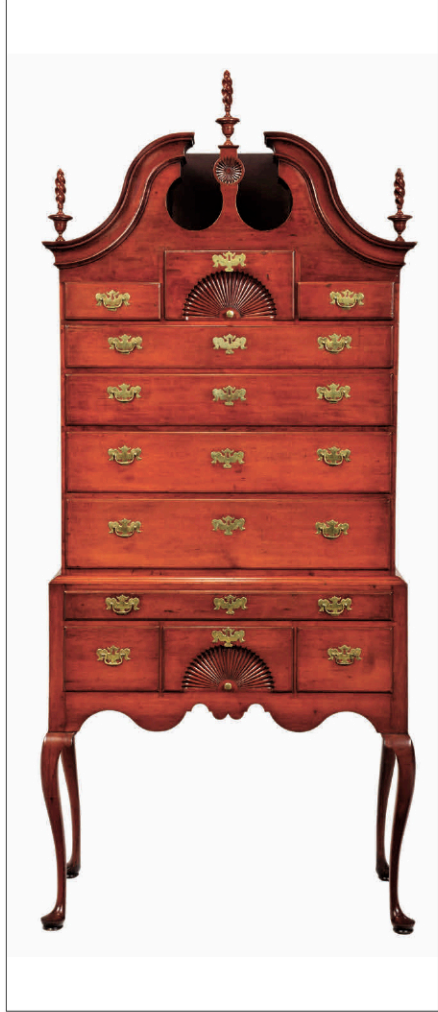

Online catalog at BrunkAuctions.com

Featuring Property Deaccessioned by the Colonial Williamsburg Foundation,
Williamsburg, Virginia and the American Folk Art Museum

Property Deaccessioned by the Colonial Williamsburg Foundation, Williamsburg Virginia
featuring New England and Philadelphia fine Queen Anne and Chippendale furniture, including works from the Hennage Collection