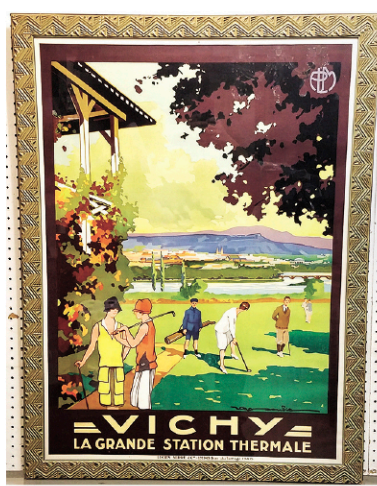

Carved Jade Rhino  
 24" w x 10" d x 10.5" h

Sampling 263 Pcs Sascha Brastoff

Chinese Inlaid W/MOP

1 of 3 Sascha Brastoff Pastels

1 of 3 Photogravures

Vichy French Travel Poster

Sampling Mid Century Figurines Incl Brastoff Resin Pcs