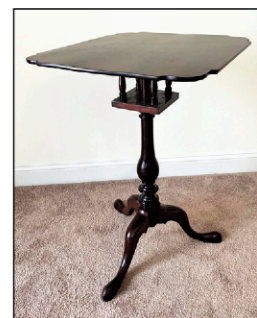

Antique mahogany card table

Antique tiger and bird's eye
maple unusual two drawer stand

Antique English 3 drawer
mahogany Bowfront chest

Antique secretary with
inlaid interior

Session 1 at 2:30
Oriental Rugs & Curiosities

Chippendale serpentine front
custom bench made chest

Antique cedar side chair
and other period furnishings

Antique shape top
tilt top table

Antique mahogany slant lid desk

Antique Furnishings

Antique library/bed steps