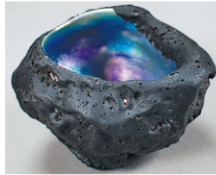

Douglas

AUCTION • FRI. MAR. 11, AT 6 PM

FURNITURE – VICTORIAN: Fine oak corner cupboard, marble top tables, set of 6 needlepoint chairs, arts & crafts bookshelf, carved dog, marble top stand, Rosewood gents chair, Chinese marble top stands, Mission 2-door bookcase, Rosewood tilt breakfast table, **EARLY:** 3 pc. Mahogany breakfront, Chippendale chest, Sheraton 4-drawer chest, slant front desk, Sheraton drop leaf tables, Empire footstool, Hepplewhite, Sheraton and Queen Anne stands, stenciled blanket chest, tilt top tea table, Windsor rockers, **MODERN:** plank bench (Constitution plank), William & Mary style table and 6 chairs, faux wicker parlor set, and more.

Important 18th c. 18k gold pocketwatch, chain and fob (Charles Frodsham) Prov. Benjamin R. Curtis (1809-1874) Associate Justice of the Supreme Court (1851-1897) dissenting judge in the Dredd-Scott case with 2 vol. of memoirs and book of travels along with original writings