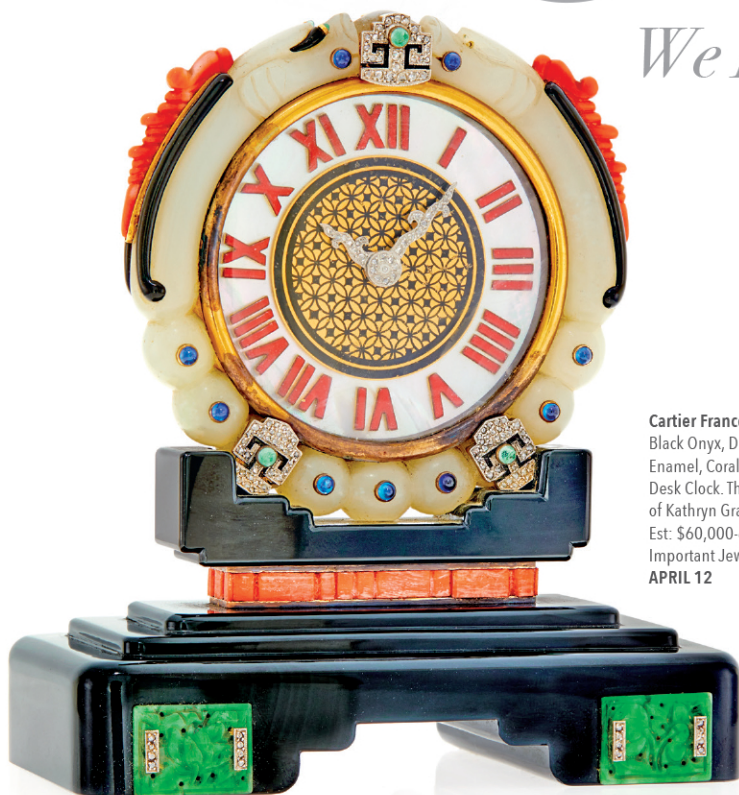

DOYLE

We Invite You To Auction!

Cartier France
Black Onyx, Diamond,
Enamel, Coral and Jade
Desk Clock. The Estate
of Kathryn Graham,
Est: \$60,000-80,000.
Important Jewelry
APRIL 12

Elaine de Kooning, *Cave #17 (Orange Grotto)*, 1984,
Acrylic on paper mounted to canvas, Sheet 30 1/4 x 39 inches.
Estimate: \$30,000-50,000. 20th Century Abstraction. **APRIL 5**

Polaroid portrait of
Brigid Berlin, circa
1978 and a photo
of Andy Warhol
Recording Brigid
Polk on Telephone,
1967, by **Billy
Name**. The Duchess
of Warhol: The Estate
of Brigid Berlin
APRIL 27

Andy Warhol, *The Nun*,
1983, color screenprint,
Estimate: \$20,000-30,000.
Prints & Multiples. **APRIL 26**

Property from the Christine Biddle Wainwright Collection.
Thomas Sully, *Portrait of Commodore James Biddle*.
Chippendale Mahogany Dressing Table, Philadelphia,
circa 1775. **Luigi Perisco** Plaster Bust of Nicholas Biddle.
Thomas Fletcher and Sidney Gardiner Pair of Classical
Silver Twin-Handled Footed Vases of Historic Importance,
Philadelphia, 1832. American Paintings, Furniture, Silver &
Decorative Arts **MAY 4**

MAY 4 American Paintings, Furniture,
Silver & Decorative Arts

MAY 5 Coins, Stamps, Bank Notes
& Sports Collectibles

MAY 11 Impressionist & Modern Art

MAY 11 Post-War & Contemporary Art

MAY 18 Fine Jewelry