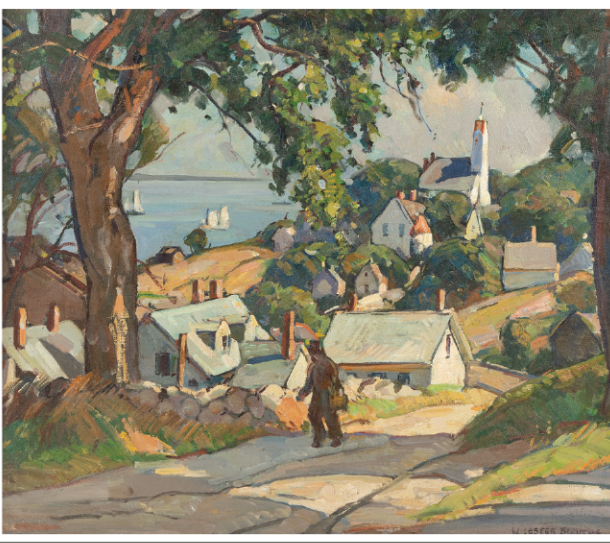

MA Lic. #155

THE SPRING SALE

APRIL 7-8, 2022 | CAPE COD

Both sessions starting at 9:30 am
Preview April 6 and by appointment | Catalog available online or by mail

CLOCKWISE TOP LEFT | A.E. Crowell wood duck | Samuel Lancaster Gerry (detail)
Block-front bureau attr. Henry Rust, Salem, Circa 1780 | Ansel Adams (detail)
Wm. Lester Stevens | Thomas Wilmer Dewing | Grain-painted blanket chest
Chinese Export chess set | Late 19th Century Turkish prayer rug