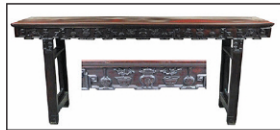

19th C. Altar table with carved frieze, 96" l.