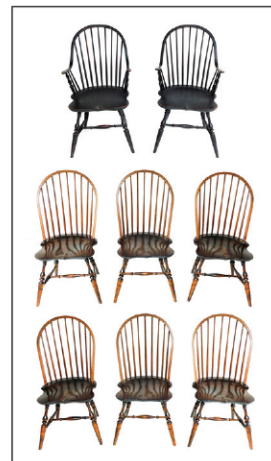

Windsor Workshop