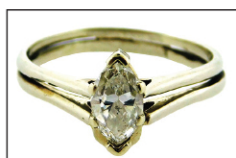

Ming style; 68" watercolor

Loetz, 9" h.

90+ Native Am. Southwest silver

19th C. floor screen w. ivory

Moorecroft, largest: 10 3/4" h.

Pilkington by Mycock, Forstny & Joyce, largest: 8" h.

A. Straus, oil, 5 3/4" h.

c. 1960's

MCM sterling

c. 1816 oil, 31" h.

14K, .92ct

2 of 5 Eldred Wheeler pcs

McKie Jr. bronze, 4' l.

Warren Chair Works tiger maple

Herman Miller Eames DMX