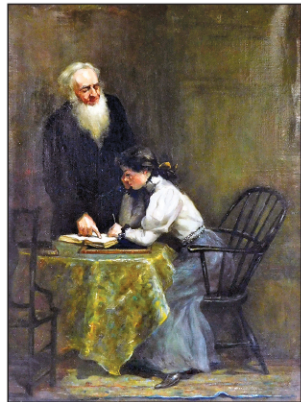

View catalog online as of Mar. 4th at www.AuctionsAppraisers.com

Previews:

Friday, Mar. 11th, 12-4 pm

Sunday, Mar. 13th, 2-4 pm

Monday Mar. 14th, 12-5pm

or by appointment.

Mid-Century Modern furnishings including a dining suite by Arne Vodder for Sibast, four Herman Miller Eames DKX side chairs, two dressers by United Furniture Co. and a rosewood bedroom set; fine bench-made furniture by Eldred Wheeler, Warren Chair Works, The Windsor Workshop, etc. and other fine Furniture; 19th C. Paintings including Burr Sisters, George Mears, Federal and Civil War portraits, 10+ Miniatures; 20th C. Paintings & Prints including Adams Straus and Paul Jacoulet; Asian Furniture, Ceramics, Carvings & Art; Gold and Southwest Native American Jewelry; Moorecroft, Pilkington & other Ceramics; Art Glass including Loetz, Timo Sarpaneva and 50+ paperweights; "Diamond" pattern Reed & Barton tea set and 17 other lots of Silver; 20+ Oriental Rugs, etc.

Ming style; 68" watercolor

Loetz, 9" h.

90+ Native Am. Southwest silver

19th C. floor screen w. ivory

Moorecroft, largest: 10 3/4" h.

Pilkington by Mycock, Forstny & Joyce, largest: 8" h.

A. Straus, oil, 5 3/4" h.