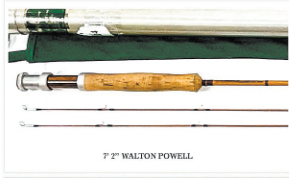

10' H.S. GILLUM