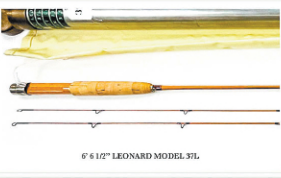

7 1/2' WALT CARPENTER "MAHOGANY"