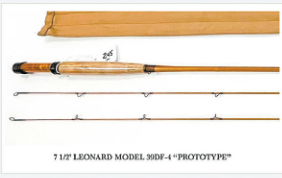

8' LEONARD "HUNT" MODEL 50-5

7' LEONARD MODEL 38H

8' B.L. WINSTON

8' W.M. GRANGER "REGISTERED"

7 1/2' LEONARD MODEL 30DF-4 "PROTOTYPE"

7 1/2' R.D. TAYLOR

**Terms:** 23% buyer's premium for online bidding, 18% buyer's premium for in house bidding. Cash, NYS check, MasterCard or Visa. Absentee bidding available for those who have previewed the items. Auction held in conjunction with Lang's Fishing Tackle Auction Company. Announcements day of sale take precedent over printed material.