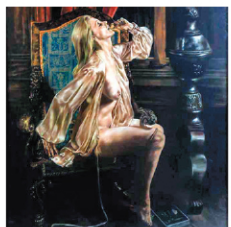

1070) Large Hyper Realist Nude Pastel Illegibly Signed