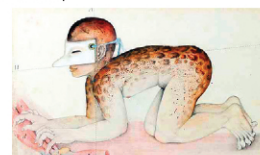

1205) Henry Sam Sterling & Turquoise Concho Belt; 1204) R. Scott? Red Coral & Turquoise Concho Belt

1125) One of 3 Michel Lablais Artworks in the sale