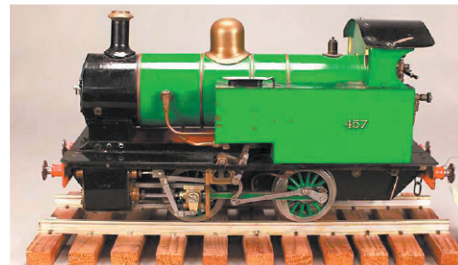

Douglas

AUCTION

FRIDAY

APRIL 29, AT 6 P.M.

FURNITURE: (2) 2-drawer blanket chests, Sheraton, Hepplewhite and Queen Anne stands, Sheraton curly cherry butler's secretary, Hepplewhite and Sheraton drop leaf tables, Queen Anne tilt top tea table, pair of Fred Adams beds, 6 Hitchcock turtle back chairs, and more.

BOAT RELATED & OUTBOARD MOTORS: Estate collection of 17 classic outboard motors including **JOHNSON:** A-25, K-40, K-70, Model J, Sea Horse (3), **EVINRUDE:** Zephyr, Elto Ace, Outboard Motor Corp. (3), Lockwood, St. Lawrence inboard engine, and more. **PROPELLERS:** rare large airplane wood propeller for Liberty Motor 100"(L), 15 brass propellers, **OTHER:** antique model run-about with inboard engine, 7 mast ship model, tug boat model, working model ship engine, pumps, and others. 3-1/2" gauge live steam coal fired 0-4-0 pannier tank locomotive, key wind race car.

STERLING: 4 pc. English tea set, 48 pc. Wallace "Georgian Colonial", pair of Gorham column candlesticks, and more.

ACCESSORIES: 10+ pcs. decorated stoneware, baskets, outstanding antique photo album (Para, Brazil), Jacquard coverlet, fire chief pedal car, room size oriental rugs, tavern sign, 19 bronze door handles (Greenfield, MA court house), a selection of African carvings and masks, model airplanes, hooked rug, Miguel Magana wood carving, slag glass lamp, Sargent cigar chest, copper swallow weathervane, ship's lanterns, antique maps, brass gauges, decoys, marble bust and pedestal, **SALUTING CANNONS:** firing scale model WWI siege Howitzer, brass yacht cannon, inventors model cannon by Nathan Thompson, cast iron example, **CLOCKS:** antique tall clock with dial signed "Stephen Sibley" "Great Barrington", calendar, carriage & wall clocks, Gustave Becker bracket clock, **BOOKS:** 1619 "Complementvm Artis Exorcisticae", 2 vol. "Travels into the Interior Parts of Africa by the Cape of Good Hope" 1780, and more.