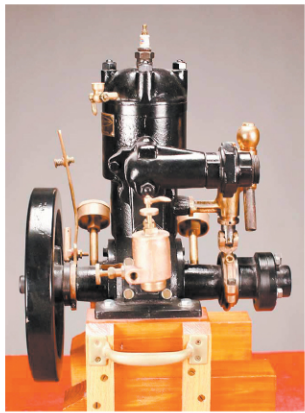

Douglas

AUCTION

FRIDAY

APRIL 29, AT 6 P.M.

FURNITURE: (2) 2-drawer blanket chests, Sheraton, Hepplewhite and Queen Anne stands, Sheraton curly cherry butler's secretary, Hepplewhite and Sheraton drop leaf tables, Queen Anne tilt top tea table, pair of Fred Adams beds, 6 Hitchcock turtle back chairs, and more.

BOAT RELATED & OUTBOARD MOTORS: Estate collection of 17 classic outboard motors including **JOHNSON:** A-25, K-40, K-70, Model J, Sea Horse (3), **EVINRUDE:** Zephyr, Elto Ace, Outboard Motor Corp. (3), Lockwood, St. Lawrence inboard engine, and more. **PROPELLERS:** rare large airplane wood propeller for Liberty Motor 100"(L), 15 brass propellers, **OTHER:** antique model run-about with inboard engine, 7 mast ship model, tug boat model, working model ship engine, pumps, and others. 3-1/2" gauge live steam coal fired 0-4-0 pannier tank locomotive, key wind race car.

COINS: Estate lot including gold (24 pcs) including $20, $10, $5, $1 U.S., world gold, currency including U.S. and foreign, bulk silver, U.S. silver dollars.

ART: Danto, D. Van Voorhis, Rachele, Edward S. Curtis (2 early photos), Bernard Klonis (2), Elice Davis Pieropan (2), P.M. Kamps, Willem Cornelis Rip, Paul Ashbrook, Eugene S. Norton, Gregory Stone, Milton Komisar, Robert Aswani, Thalia Brunner, Albert George Handell, S.A. Myron, William F. Powell, Popo & Ruby Lee, Ray Swanson, Graciela Rodo Boulanger, Charles Frace, Jacques & Mary Regat, Benton Spruance, Manfred Heine-Baux, Leonard Peltier, Michel Ciry Jesus, John Stockton De Martelly, Charles White, Maki Haku, Charles J.A. Wilson, Alexander Stern, A. Matski(?), Antonie Waterloo, Grace Paull, Penny Royal prints, and more.

JEWELRY: Diamond ring and Indian turquoise jewelry, 18k Cartier bangle bracelet and pendant.

GLASS & CHINA: Dali glass plate "Ceci-N'est Pas Une Assiete", 44 pc. Lenox set in "Nydia" pattern, calendar tiles, Josh Simpson vases & planets, Tiffany vase & blotter ends, and more.

STERLING: 4 pc. English tea set, 48 pc. Wallace "Georgian Colonial", pair of Gorham column candlesticks, and more.

ACCESSORIES: 10+ pcs. decorated stoneware, baskets, outstanding antique photo album (Para, Brazil), Jacquard coverlet, fire chief pedal car, room size oriental rugs, tavern sign, 19 bronze door handles (Greenfield, MA court house), a selection of African carvings and masks, model airplanes, hooked rug, Miguel Magana wood carving, slag glass lamp, Sargent cigar chest, copper swallow weathervane, ship's lanterns, antique maps, brass gauges, decoys, marble bust and pedestal, **SALUTING CANNONS:** firing scale model WWI siege Howitzer, brass yacht cannon, inventors model cannon by Nathan Thompson, cast iron example, **CLOCKS:** antique tall clock with dial signed "Stephen Sibley" "Great Barrington", calendar, carriage & wall clocks, Gustave Becker bracket clock, **BOOKS:** 1619 "Complementvm Artis Exorcisticae", 2 vol. "Travels into the Interior Parts of Africa by the Cape of Good Hope" 1780, and more.