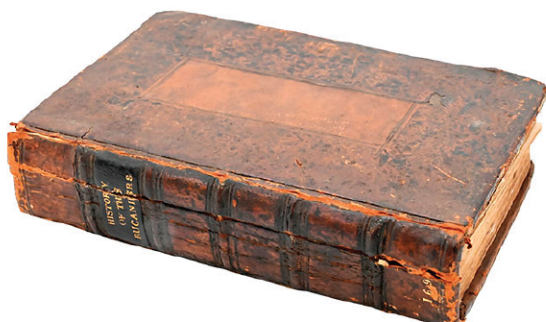

History of the Buccaneers, 1699

Ubaldo Gandolfi Wash 8 1/2" x 8"

Abbott Graves, O/B 12" x 18"

Attributed To Leonardo Coccorante O/C

Ancient Accounts of India and China, part of collection, 1733

Pietro Antonio Novelli, Brown wash, 11" x 16"