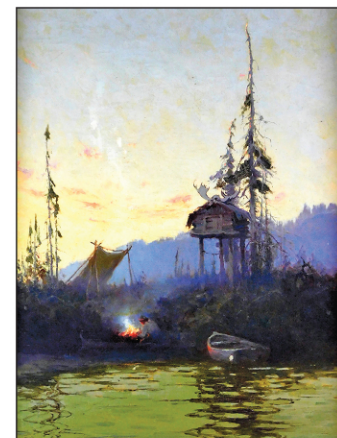

Sterling

Guy A. Wiggins, oil, 18" h.

Sydney M. Laurence, Cache & Campfire, oil, 26" h.

Gorham Hawkes "Athenic"

Oscar Berninghaus, oil, 9" h.

Tiffany 18K, sapphire, ruby & diamond

Tiffany "Abalone"

Davidson oil, 64" h., 1 of 15 lots