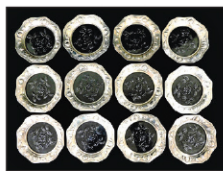

View catalog online as of April 15th at www.AuctionsAppraisers.com

Previews:

Friday, Apr. 22nd, 12-4 pm

Sunday, Apr. 24th, 2-4 pm

Monday, Apr. 25th, 12-5pm
or by appointment.

American paintings including Laurence, Berninghaus and Wiggins as well as collections of works by the Burr Sisters and George Davidson (over 100 lots), Prints including Henry Moore; Jewelry including Tiffany, Cartier, Alex Sepkus and Steuben (45 lots); Handel reverse painted shade table lamps and single owner collection of 61 miniature oil lamps; Silver including Tiffany, Georg Jensen, Gorham, Reidlich, Asprey, etc.; Glass including Tiffany, Steuben, Baccarat, Loetz, Palais Royale; Gouda Art Pottery (17 lots); Early American & Continental furniture; Oriental Carpets, etc.

Sterling

Guy A. Wiggins, oil, 18" h.

Sydney M. Laurence, Cache & Campfire, oil, 26" h.

Gorham Hawkes "Athenic"

Oscar Berninghaus, oil, 9" h.

Tiffany 18K, sapphire, ruby & diamond

Tiffany "Abalone"

Davidson oil, 64" h., 1 of 15 lots

18K, Ruby, diamond

Tiffany mixed metal

14K semi-precious

Jensen "Acom" 70 pcs

Louis C. Tiffany Favrite

Tiffany 18K and ruby tie bar

Cont.: Asprey silver

Reidlich sterling