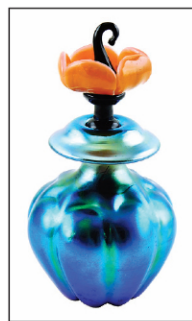

Sterling

Guy A. Wiggins, oil, 18" h.

Sydney M. Laurence, Cache & Campfire, oil, 26" h.

Gorham Hawkes "Athenic"

Oscar Berninghaus, oil, 9" h.

Tiffany 18K, sapphire, ruby & diamond

Tiffany "Abalone"

Davidson oil, 64" h., 1 of 15 lots

18K, Ruby, diamond

Tiffany mixed metal

14K semi-precious

Jensen "Acom" 70 pcs

Louis C. Tiffany Favrite

Tiffany 18K and ruby tie bar

Cont.: Asprey silver

Reidlich sterling

John C. Terelak, oil, 25" h.

Handel "Mccaw"

Miniature lamps, 61 pcs

Handel 5664

Steuben

Chinese, 36" h.

Burr Sisters, 28 lots

Peter Adams, oil, 39" h.

R. Solitaire, Portland, Maine, 23" h.

Springfield & other, 1840 - 1873

Herend, 55 pcs

Thomas Rose trompe l'oeil

14K, 60 points

U. S. Military, c. 1870

c. 1900, carved mahogany

G. Gambogi, 51" h.