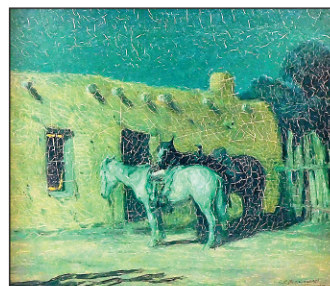

Sterling

Guy A. Wiggins, oil, 18" h.

Sydney M. Laurence, Cache & Campfire, oil, 26" h.

Gorham Hawkes "Athenic"

Oscar Berninghaus, oil, 9" h.

Tiffany 18K, sapphire, ruby & diamond

Tiffany "Abalone"

Davidson oil, 64" h., 1 of 15 lots