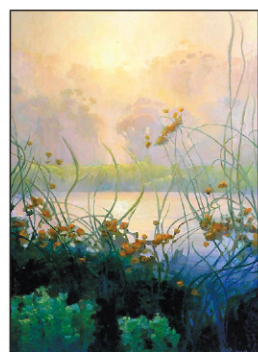

Peter Adams, oil, 39" h.