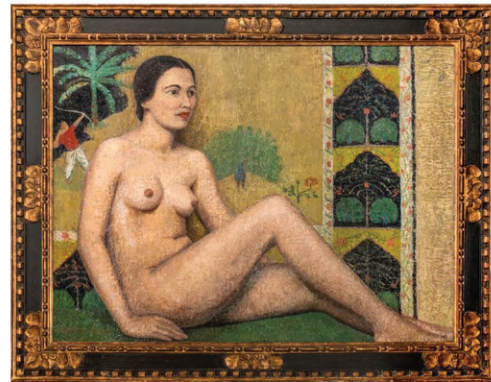

SHOWPLACE

LUXURY · ART · DESIGN · VINTAGE

LIVE ESTATE AUCTION

SUNDAY MAY 22, 12pm

Grand Tour Rock Crystal & Porphyry Obelisks

Edgar Degas Pastel on Paper of Woman Ironing

Ken Price 'Cubist Cup' Modern Art Ceramic, 1973

Joseph Henri Baptiste Lebasque Portrait of a Woman

Louis Comfort Tiffany Favrite Glass Vase

George III Silver Bread Basket London 1781

Martin Rico Y Ortega Venetian Canal Oil on Board

Yvonne Thomas "Spring Vase" Abstract Oil on Canvas

Sir Peter Lely Attr Portrait Countess of Lichfield

Continental Silver Marriage Casket, Antique

Pietro Chiesa Fontana Arte Art Deco Table Lamp

Stuart Davis "Nets" Modernist Gouache on Paper

Patek Philippe Perpetual Calendar 18K Gold Watch

Emma Fordyce MacRae "Eve" Post-Impressionist Oil

Arne Jacobsen For Fritz Hansen Egg Chair & Ottoman

Martin Johnson Heade "Tropical Landscape" Oil

Platinum 6.50ct. Pear Shaped Diamond Eternity Ring

Dale Chihuly "Jasmine Basket" Art Glass Sculpture