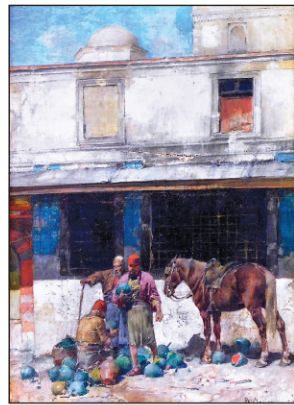

A. Pasini, oil, 8" h