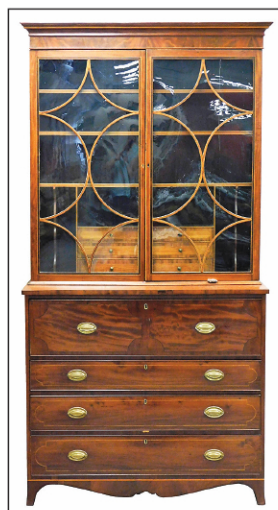

American c. 1800