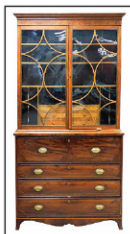

SW American, train motif, 16" w.

1978 Canada \$100, proof

19th C., 16 1/2" diam.

American, c. 1820

American, c. 1800

Hugh Ely, c. 1810, PA

Platinum Art Deco diamond & onyx bracelet, 5.25ctw.

18K Belle Epoque ruby, pearl and diamond pin