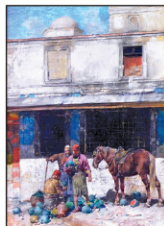

Winter Associates

Auctioneers & Appraisers

LIVE AUCTION: Monday, June 27th at 5:30PM

Previews: Friday, 6/24, 12–4pm; Sunday, 6/26, 2–4pm; and Monday, 6/27, 12pm–5pm;
or by appointment.

Paintings, Prints & Drawings; American, English and Continental Antiques; Silver; Coins; Sculpture; Asian; Vintage Textiles; Oriental Rugs, etc.

A. Pasini, oil, 8" h