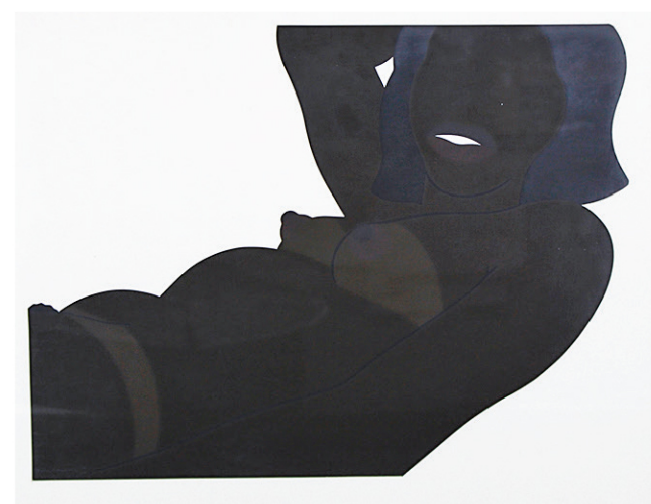

Lot 14 Emile Jean Horace Vernet  
(French, 1789-1863)  
Est \$8,000 / \$12,000

Lot 1 Sean Scully  
(Ireland, b.1945)  
Est \$20,000 / \$30,000

Lot 3 Mane Katz (French-Ukrainian, 1894-1962)  
Est \$10,000 / \$15,000