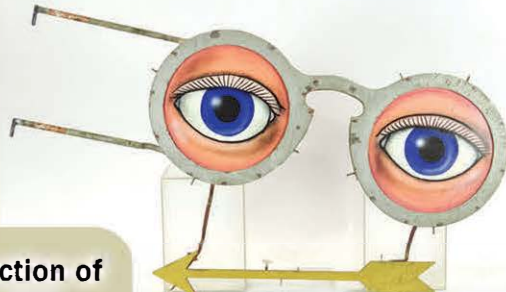

800 LOTS

Pair Cement Statues of Classical Women on Bases. 80" Ht.

19th c. Carousel Horse

TRADE SIGNS

1 of 10 CLOCKS

Over 70 BANKS

Collection of SLEDS

22 Trade Signs

Ethnic Canoe Mask. 55" x 36"

20 DOOR-STOPS

Eldred Wheeler Linen Press

18th c. Mahogany Lolling Chair

Barber Poles, Signs, and Towel Warmer

Frederick Mortimer Lamb

Painting "THE PENN "DOING HER BIT"

Baseball Subject