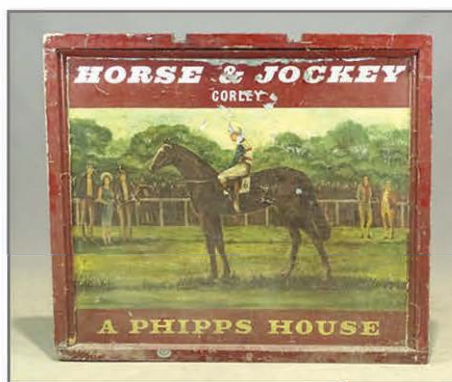

EQUESTRIAN COLLECTION
Including OVER 60 Prints

Fishing & Hunting Collection