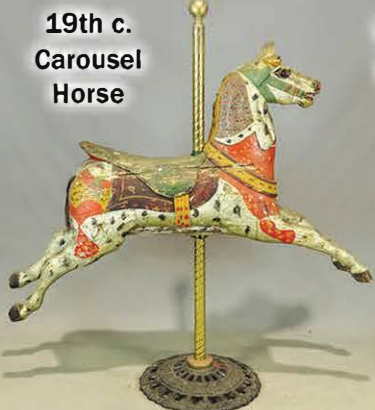

800 LOTS

Pair Cement Statues of Classical Women on Bases. 80" Ht.

19th c. Carousel Horse

TRADE SIGNS

1 of 10 CLOCKS

Over 70 BANKS

Collection of SLEDS

22 Trade Signs

Ethnic Canoe Mask. 55" x 36"

20 DOOR-STOPS

Eldred Wheeler Linen Press

18th c. Mahogany Lolling Chair

Barber Poles, Signs, and Towel Warmer

Frederick Mortimer Lamb

Painting "THE PENN "DOING HER BIT"

Baseball Subject