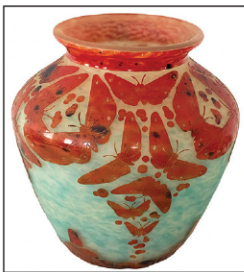

Sampling of fine jewelry including 18k jewelry some with diamonds, Omega 18k watch, Shepp shell earrings etc.

12" cameo art glass vase Le Verre Francais