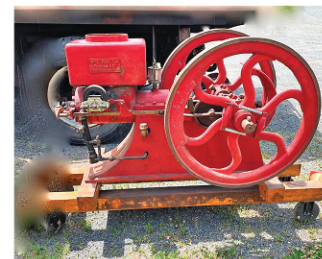

Douglas

AUCTION

FRI, JULY 29 AT 6 PM

FURNITURE - EARLY: Sheraton, Queen Anne, and Chippendale stands, Hepplewhite inlaid card table, step-back cupboard, salesman's sample chest, mahogany slant/front desk, tiger maple rope bed, Queen Anne chest on frame, Adams style display table. **VICTORIAN & MODERN:** Camphorwood chest, 2-part step-back cabinet, 5 pc. German sideboard & server, Knoll Int. Executive Desk, 60" round oak table, inlaid revolving bookcase.