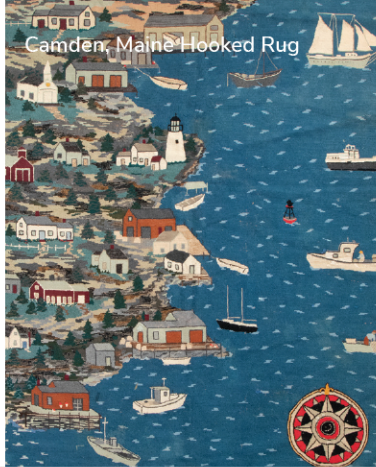

Circa 1830 Portraits

A.E. Crowell

Camden, Maine Hooked Rug

Charles Green Shaw

Hand-Carved Bicycle

Blanche Lazzell

THE SUMMER SALE

JULY 26-27, 2022 | CAPE COD

Celebrating our 75th year!

Mahal Rug

Chinese Export

1772 Sampler

Both sessions starting at 9:30 am
Preview July 25 and by appointment
Catalog available online or by mail

Edward Sheriff Curtis Orotone

Chest belonging to Gen. Benjamin Lincoln