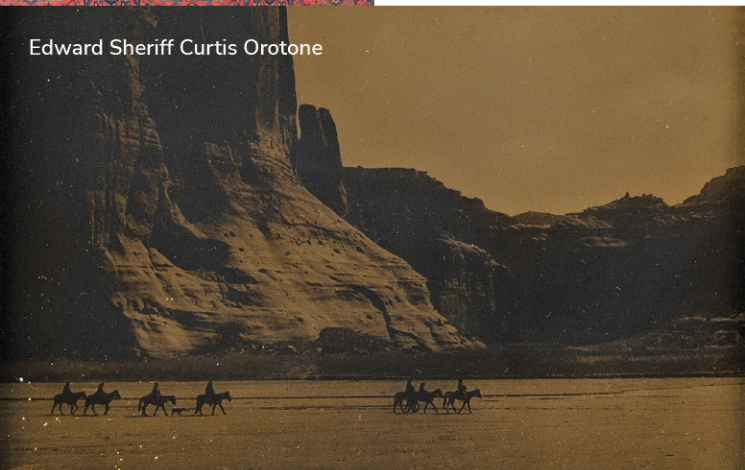

Circa 1830 Portraits

A.E. Crowell

Camden, Maine Hooked Rug

Charles Green Shaw

Hand-Carved Bicycle

Blanche Lazzell

THE SUMMER SALE

JULY 26-27, 2022 | CAPE COD

Celebrating our 75th year!

Mahal Rug

Chinese Export

1772 Sampler

Both sessions starting at 9:30 am
Preview July 25 and by appointment
Catalog available online or by mail

Edward Sheriff Curtis Orotone

Chest belonging to Gen. Benjamin Lincoln