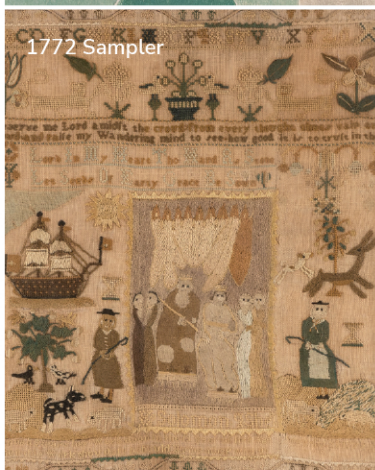

Celebrating our 75th year!

Mahal Rug

Chinese Export

1772 Sampler

Both sessions starting at 9:30 am
Preview July 25 and by appointment
Catalog available online or by mail

Edward Sheriff Curtis Orotone

Chest belonging to Gen. Benjamin Lincoln