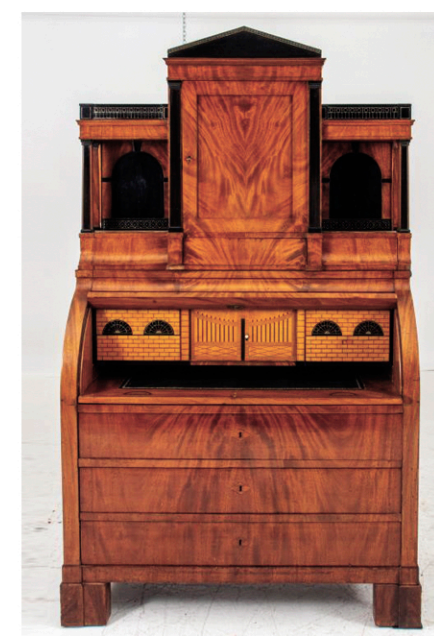

Nathan Isaevich Altman 'Landscape'  
Oil on Canvas

Chinese Rose Medallion Porcelain Bough Pots, Pair

George III & Victorian  
Sterling Kettle on Stand

Italian Olivewood-Veneered  
Book-form Worktable

Roman Stone Mosaic  
Panel Geometric Motif