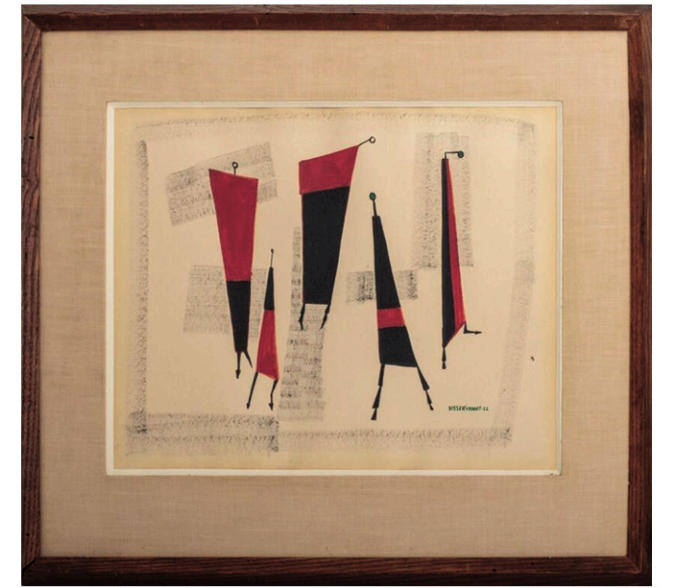

## LIVE ESTATE AUCTION

SUNDAY JULY 24, 12pm

Sculptor Harry Abend 18K  
Modernist Vintage Brooch

New York School Abstract  
Bronze Sculpture

Jules Cavailles 'Le Vase Bleu'  
Oil on Canvas

JM Signed Brutalist  
Bronze Sculpture, 1961

Earl Pardon Modern Painted  
Enamel Mosaic Brooch

Vaclav Vytlacil "Still Life" Oil on Canvas, 1931

Brit. School "Dog Pointing Pheasant" Oil on Canvas

Martha Visser't Hooft "Poltergeist #2" 1952

Eames for Herman Miller Lounge Chair & Ottoman

Nathan Isaevich Altman 'Landscape'  
Oil on Canvas

Chinese Rose Medallion Porcelain Bough Pots, Pair

George III & Victorian  
Sterling Kettle on Stand

Italian Olivewood-Veneered  
Book-form Worktable

Roman Stone Mosaic  
Panel Geometric Motif