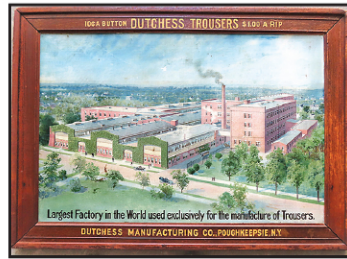

Sample Court Room Art –
James Hines Trail – Tammany Hall

Tin Advertising sign –
Dutchess Trousers

Joan Miro
signed Lithograph

O/C Landscape –
Karl Termohlen

O/C Native American –
signed Gene Kloss

O/C Sat. Eve. Post Illustration –
Albin Henning