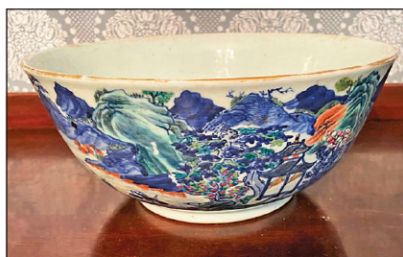

Antique English bracket clock by Charles Cabrier, London

Antique American country one draw card table in old paint

Antique 34" patinated bronze figure "Dandy" by Antonio Pandiani

Session 1 Curiosities Auction at 2:30 including lot with George Washington prints and associated books etc.

Interesting lots of antique accessories and decoration

English Wm & Mary style corner cabinet

Royal Crown Derby and other fine porcelain

Chinese Export Porcelain

Antique Rhode Island inlaid bowfront

inlaid tall clock w/French feet and nice dial w/ flowers. In addition, beautiful 21" Seth Thomas ornate regulator, a nice antique English bracket clock by Charles Cabrier London and an antique presentation banjo clock.