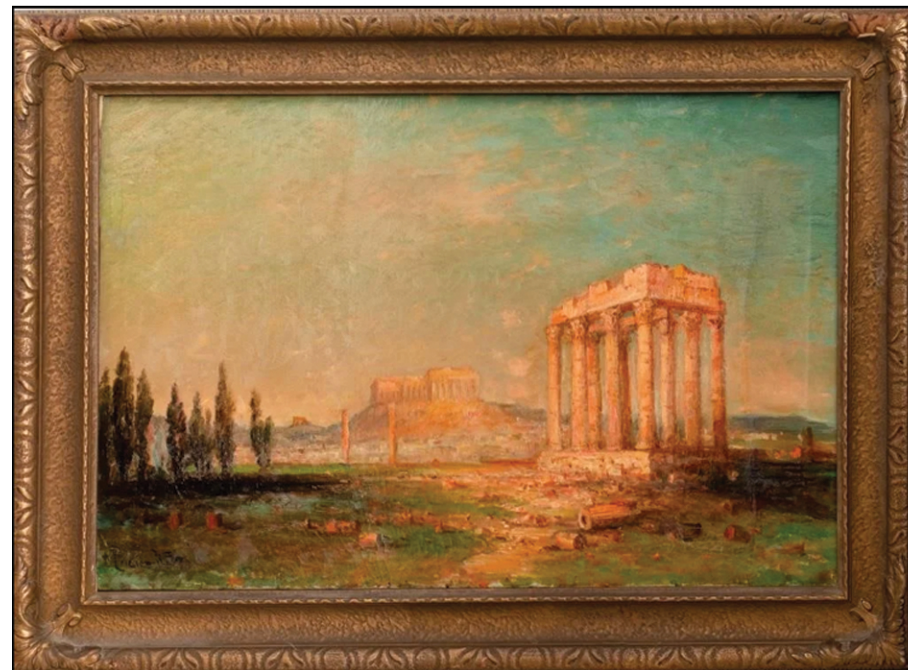

SHOWPLACE

LUXURY · ART · DESIGN · VINTAGE

LIVE ESTATE AUCTION

SUNDAY AUG 21, 12pm

Steinway & Sons Cream
Lacquer Grand Piano Model M

Oded Halahmy Modern
Abstract Bronze Sculpture

Lucien W Powell Acropolis Oil on Canvas

Modern Bronze Female
Nude Sculpture

Gladys Brown Edwards
Silver Horse Trophy

Edward Wormley for Dunbar
Natzler Cabinet

Vintage Chanel Quilted
Yellow Leather Camera Bag

Victor Salmones Bronze
Figural Sculpture

Lazerini Silver Mounted
Ostrich Egg Boxes, Pair

Vintage 14K White Gold
Diamond & Ruby Domed Ring

De Kroon Dutch Art Deco
Bronze Nude Sculpture

George Earl, "Couvrefeu II", c. 1906

Ettore Sottsass Post Modern
Murano Art Glass Tazza