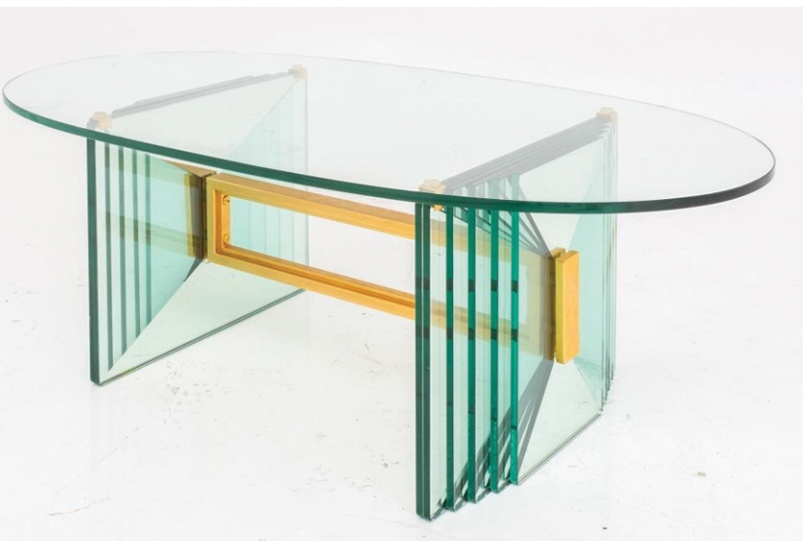

G. Laffi Modernist
Copper & Sterling Cuff

Fontana Arte Attr Modern
Glass Mirror Coffee Table

George II Style Console, Manner of William Kent

North Italian Baroque
Giltwood Fauteuils, Pr

OUR NEW PREVIEW SPACE IS OPEN 10am - 6pm Wednesday to Sunday