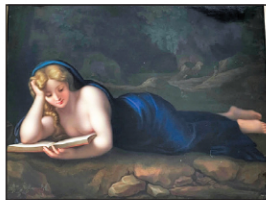

English oak Postal desk

Porcelain KPM plaque of Mary Magdelene 19th/20th C (12" x 15")

One of two small oil on board landscapes in gold frames

Pair of Porcelain French style tables

Antique mahogany bow-front chest w/cutout skirt