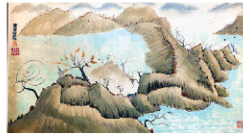

AMERICANA AUCTIONS

380 Winthrop Street, Rehoboth MA 02769
508-771-1722 - www.americana-auction.com

WINTER ESTATES & COLLECTORS AUCTION

Sunday January 15th at 11am

Live in Rehoboth MA & Online via Liveauctioneers.com & Invaluable.com

Preview: Live in Rehoboth: Jan 12th-14th (Thurs/Fri/Sat.) from 10-4 pm & Sunday Jan. 15th from 9-11 & by appt.

FINE ART: About 60 Chinese paintings & scrolls from Hydemann estate (many signed but not id'd) - Luis Chan (2); Chan Hun Wong; Chang Hsin-Is; Chi Pai Shih; Yeu Chicka Pu; Hu Nien-Tsu; Chang Chin-Wan; Tao Yi Ching; Sui Sun; Hui-Wan; Pak Yue Leung; Tan Fan; Pau Si Yau; Wong Ying; Chien Sing Au; Yeh Tsui Pai; Sun Tong Jai; Wah Cheong; Wong Wang Fai; Si Sui Shou; Ng Ku-Hung; more. **OTHER ART:** 2 China Trade ship paintings; Clemente Micarelli (8) incl. ballerinas & 4 Biblical; H. Seben - winter genre; Anthony Benton Gude (2); Gabani, Roma; Barbara Ferrel-Hero; C. Vermoskie (4); John Pauplis (2); **PRINTS:** Authentic Dali (5) & Picasso prints w/COA; Louis Icart (2); Max Gunther; "Blue Jeans" litho poster; B. Kwanienska; HW Sherman; **BRONZES:** Moreau "Diana the Huntress"; J. Salmson "Pandore"; Pr superb French bronze & champeve urns w/elephants; Selden bronze; 5 modernist sculptures by M. Bunder.

CHINA & GLASS: Collection 80+ pcs Steuben art glass; 10 art glass shades by Quezal, Steuben; Rare Loetz stork vase; 12 Tiffany glass prisms; Tiffany Studios bronze "Octopus" inkstand; Galle cameo vases; Legras Mont Joye vase; Pr. Lalique lion urns; 4 Fostoria candlesticks; 4 large Lladro figures; R. Satan studio glass vases; Merkelbach fish stein; Early faience steins; Rare Staffordshire plate; Rockwood Pottery; Hawkes cut glass & sterling syrup; Cut & sterling vanity set

SCRIMSHAW & RELATED: 15+ whales teeth, some raw, most with scrimshaw; Whale bone items - dominoes set, 3 busks, yard stick, tobacco pushers, scrimshaw pan bone, pulley blocks; 3 Ken Beckenhaupt whale plaques. Also: Anglo-Indian ivory inkstand; Mini carved ivory pcs -

secretary desk, bowl, figures; Ivory & wood bust of a monk & 7" plaque of king; Scrimshaw powder horns -1785 Conn. & Lake Champlain; Vict. drinking horns w/silver mounts; 18th c. mini-ivory mechanical Madonna; 3 ivory pocket calendars & pincushion w/measure tape; etc.

CLOCKS & LAMPS: Superb oak & ormolu German bracket clock by Winterhalder & Hofmeier; W&H Art Nouveau mahog tall clock; 2 LeCoultre Atmos; Joseph Doll 1975 inlaid tall clock by Colonial; 2 astral lamps w/fine cut glass shades; Dresden owl lamp; Quezal art glass lamps shades (see Glass).