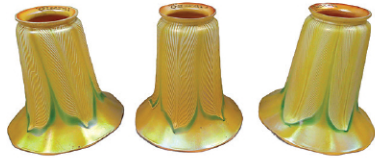

Clemente Micarelli painting

Colonial tall clock after J. Doll

55+ Chinese paintings

Several Art glass shades

Micarelli painting

Oak bracket clock by W&H

Navajo chief blanket

Signed impressionist painting