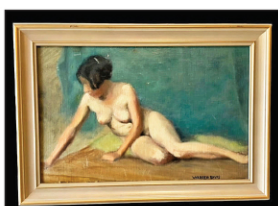

Warren Davis nude o/b 9 1/2 x 15